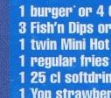

Menu Top

8-12 years old

* Except Suprême Cheese, Quick'n Toast and Clubs.
** Except beer.

France Quick S.A.S. au capital de 92 225 000 euros. RCS Bobigny B 950 026 914 - ChallengerHouse.